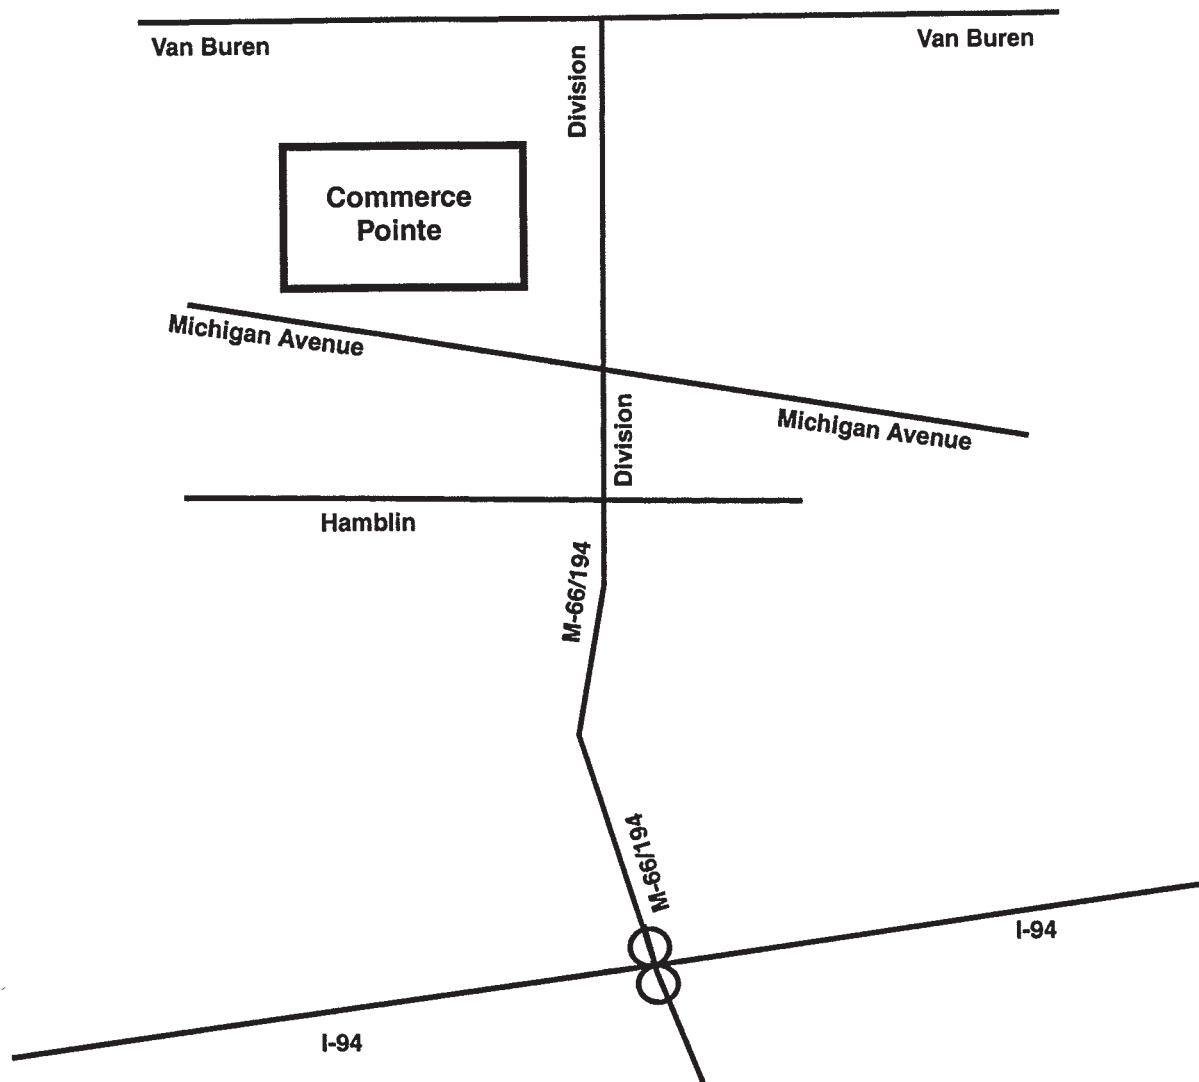

Map to Battle Creek Commerce Pointe

Directions to Commerce Pointe

Directions from I-94 to Battle Creek Unlimited in the Commerce Pointe Building:

From East or Westbound I-94: Take exit 98B, which is signed as Downtown Battle Creek and M-66. Proceed north on M-66 until you reach downtown Battle Creek, which blends with Division Street. The Commerce Pointe building (77 East Michigan Avenue)

is on the corner of East Michigan Avenue and Division Street (second traffic light.) At the third traffic light, make a left turn into the Commerce Pointe (circle drive) visitor's parking lot.