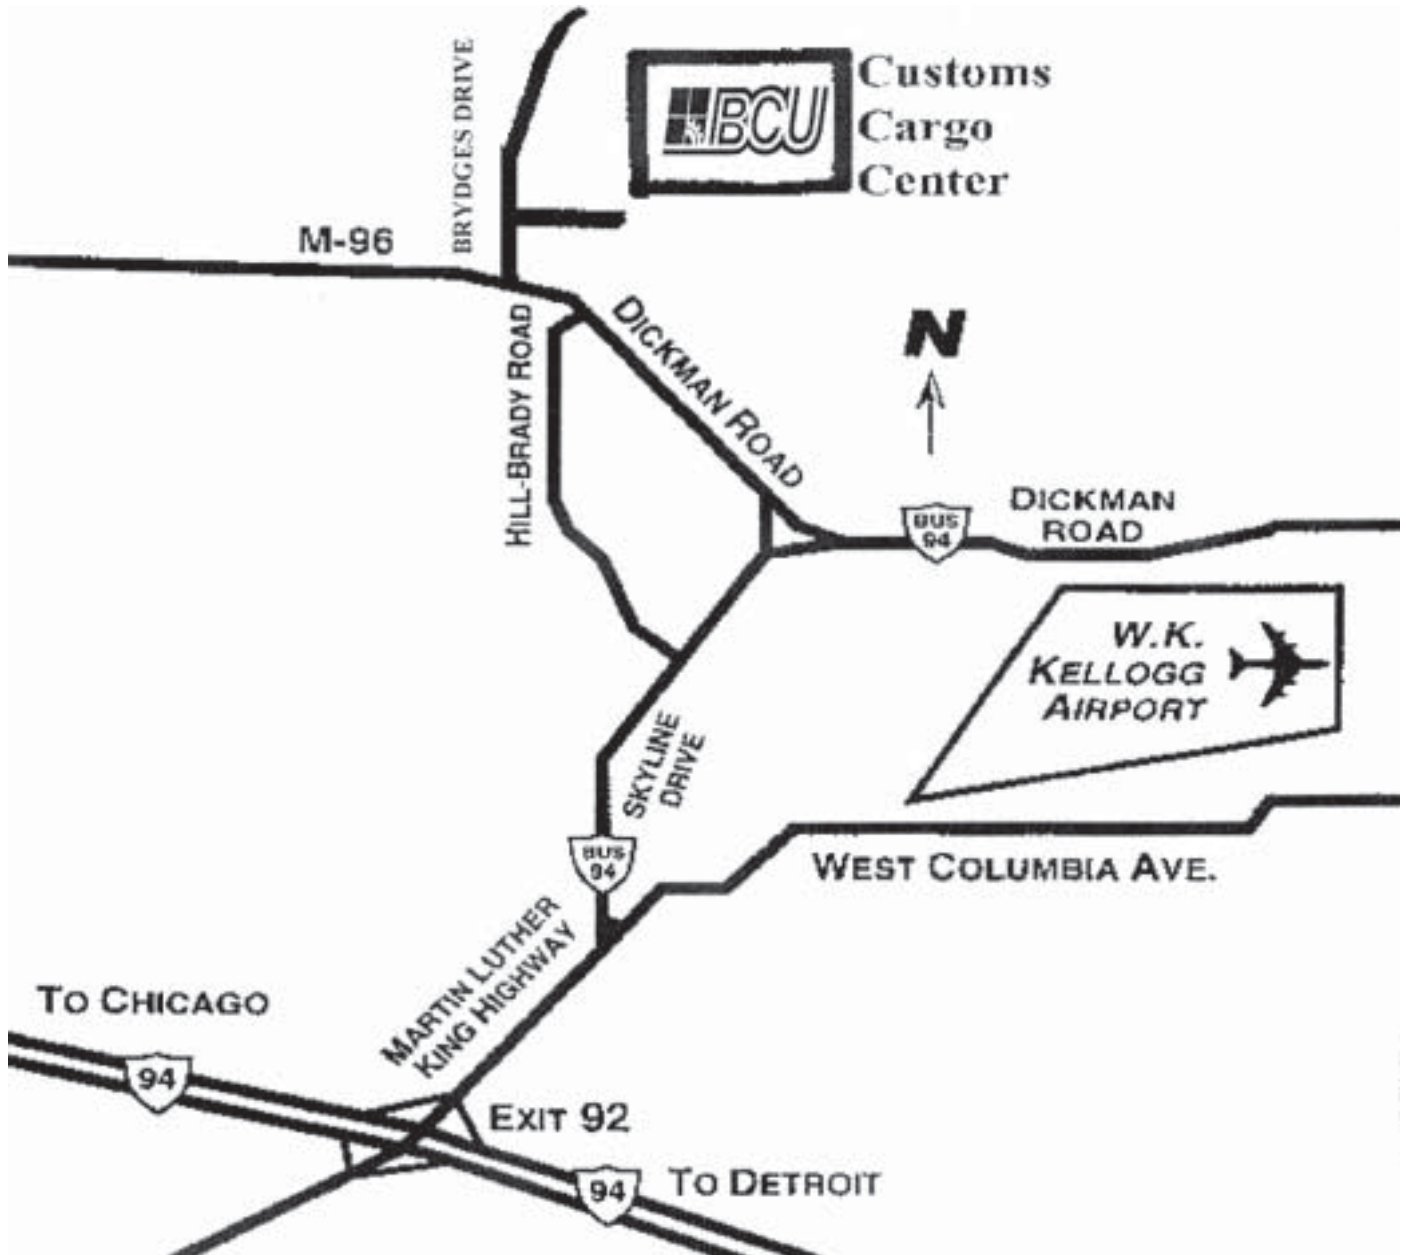

Map to Battle Creek Facility

Directions to Battle Creek Unlimited

Located in the Brydges Customs Cargo Center:

Take Interstate 94 to Exit 92. Upon exiting, turn right (north) onto Business loop 94 (also named Dr. Martin Luther King Hwy). Follow BL-94 to the second traffic light and turn left on Hill Brady Road. Follow Hill Brady Road about 2.5 miles to the stop sign and turn left on W. Dickman Road (M-96). go approximately 1,000 feet and turn right on Brydges

Drive, then turn right immediately into the first service driveway. The Brydges Customs Cargo Center is a large blue building with a brown brick office area. BCU is located in the first office inside the entrance door between the two flagpoles.

Battle Creek Unlimited
4950 West Dickman Road, Suite A-1
Battle Creek, MI 49015
616.962.7526
www.battlecreek.org