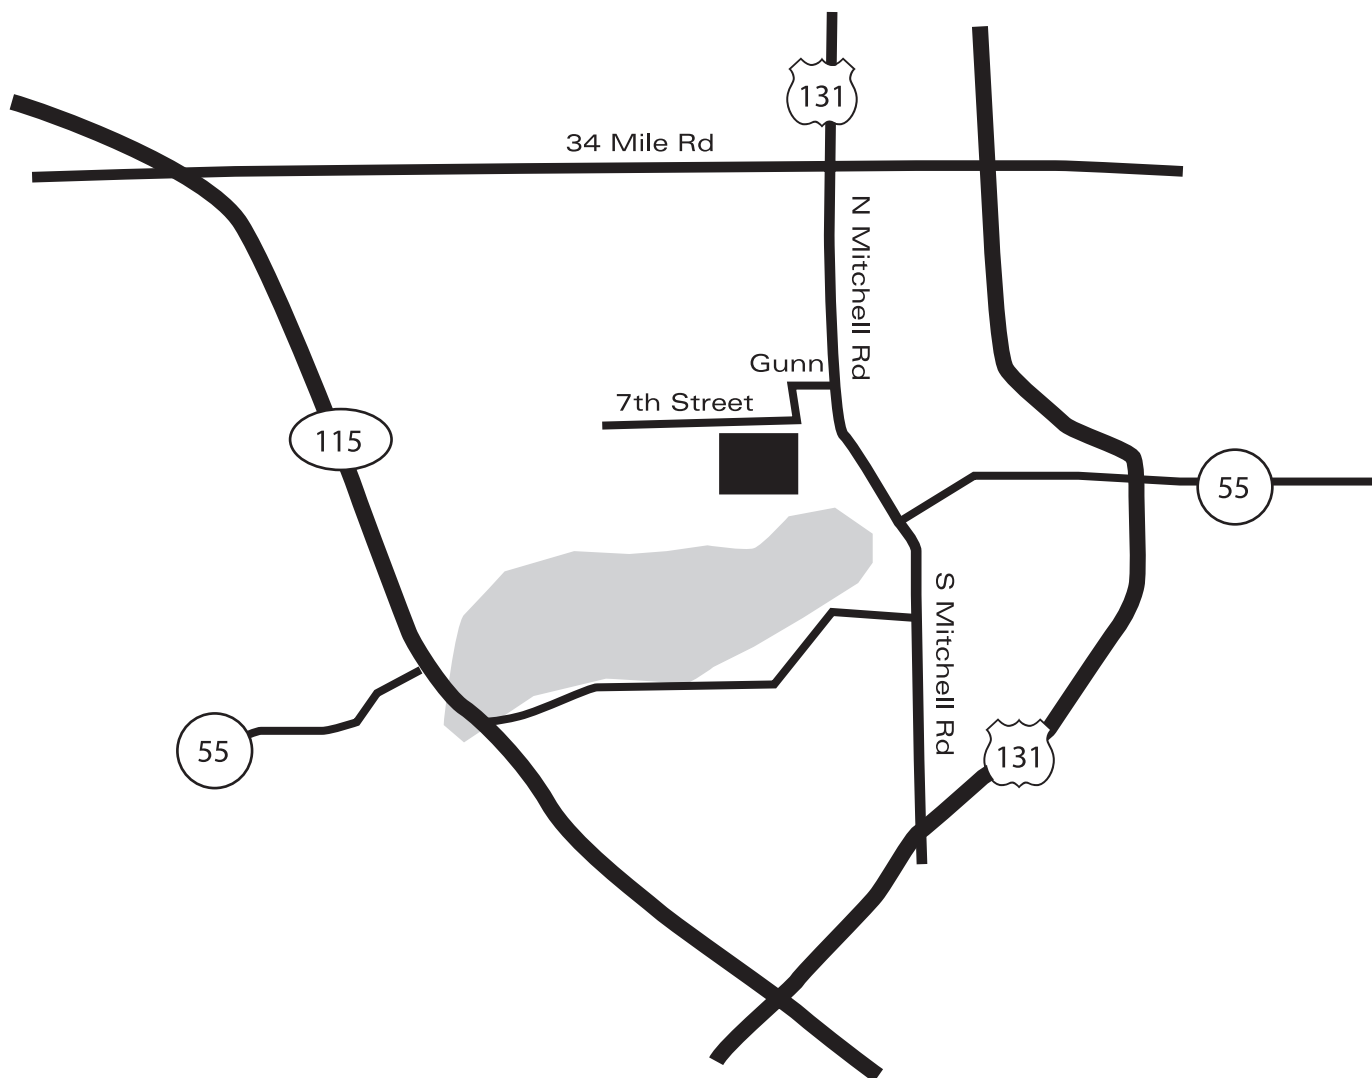

Map to Cadillac

Directions to Rexair, LLC

From the North, South, & East: Exit US 131 at Boon Road exit #183. Turn right (west) onto Boon Road. At the second traffic light, turn left (south) onto Mitchell Street. Go to the 3rd traffic light and turn right onto Gunn Street. Gunn Street becomes 7th Street. Cross the RR tracks and turn right into the Rexair parking lot. Enter the building through the glass-enclosed foyer and follow the signs to the training room.

From the West & Northwest: From M-115 turn east onto Boon Road (34 Road). At the 1st traffic light, turn right (south) onto Mitchell Street. Follow the above directions.